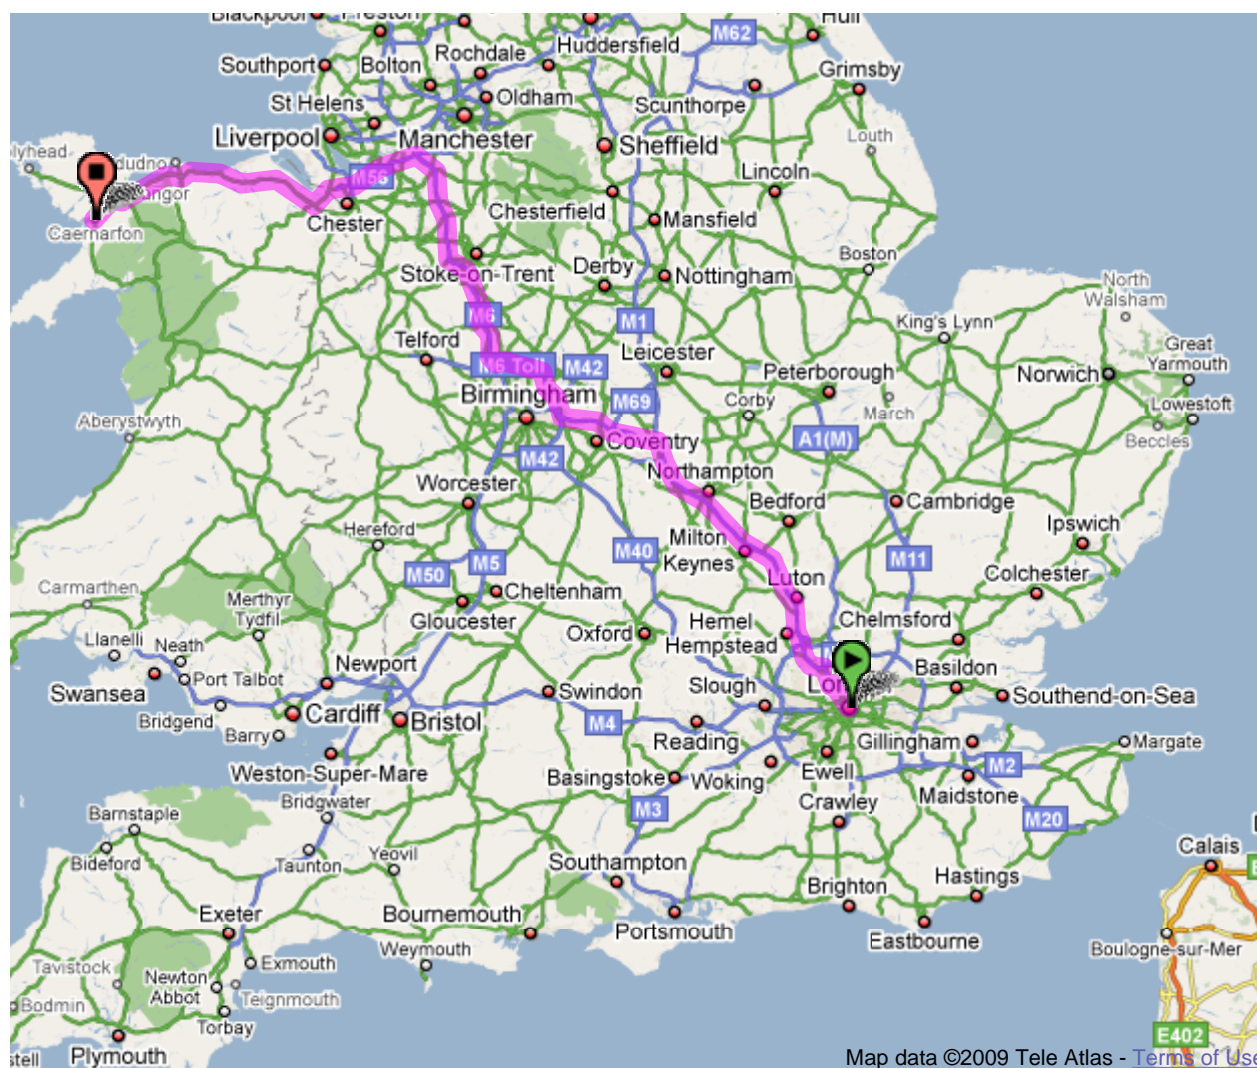

AA Route Planner

Printed routes

Your route has been adapted to speed up printing as well as minimise the use of ink and paper, while the large type makes the directions easy to read. Please re-use or recycle this route.

Can't see all of the route on your map?

Go back to the page, drag the map or make it smaller, then check print preview to ensure you can see both start and end points before you print.

Guard your Route against traffic

Call AA Roadwatch on 84322 and select option 3. Calls to AA Roadwatch cost up to 65p per minute and text alerts cost 25p each.

From: London, London
To: LL55 1SQ, Caernarfon
Distance: 274.0 miles
Time: 4 hr 57 min