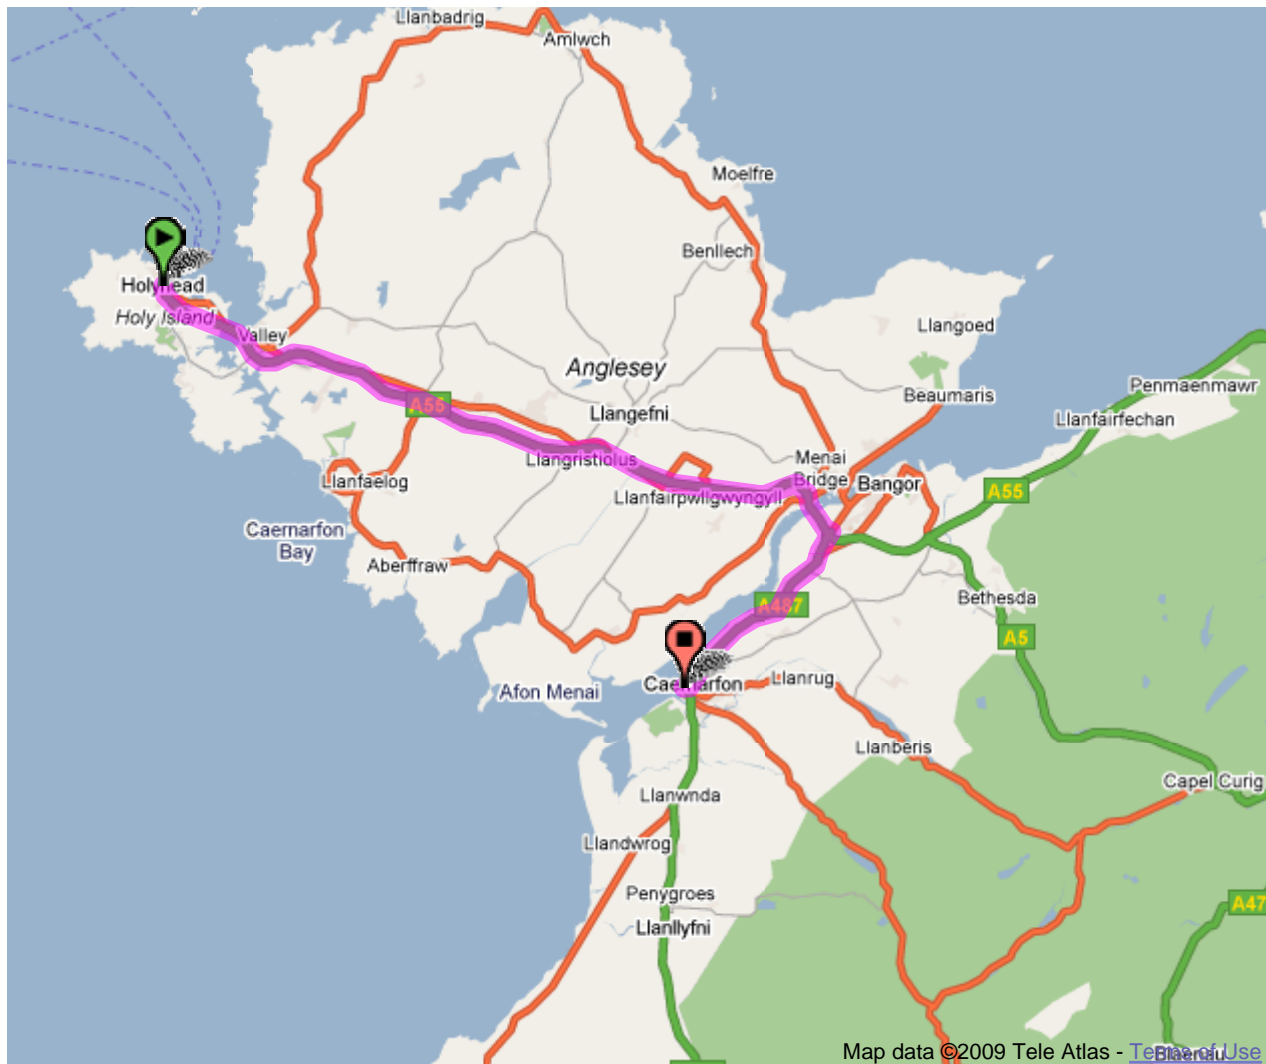

AA Route Planner

Printed routes

Your route has been adapted to speed up printing as well as minimise the use of ink and paper, while the large type makes the directions easy to read. Please re-use or recycle this route.

Can't see all of the route on your map?

Go back to the page, drag the map or make it smaller, then check print preview to ensure you can see both start and end points before you print.

Guard your Route against traffic

Call AA Roadwatch on 84322 and select option 3. Calls to AA Roadwatch cost up to 65p per minute and text alerts cost 25p each.

From: Holyhead, Isle Of Anglesey

To: LL55 1SQ, Caernarfon

Distance: 28.4 miles

Time: 0 hr 40 min

A5154	0.00	Start out at Holyhead, Isle Of Anglesey
A55	0.15	At traffic signals continue forward onto the A55 Signposted Bangor
	0.28	At roundabout take the 1st exit onto the A55 Signposted Bangor
	0.34	Travelodge (Holyhead)
	21.02	Britannia Bridge
A487	21.73	Leave the A55 at junction 9, then at roundabout take the 3rd exit onto the A487
	22.15	At roundabout take the 1st exit onto the A487 Signposted Caernarfon
	22.76	At roundabout take the 2nd exit onto the A487 Signposted Caernarfon
	25.97	At roundabout take the 2nd exit onto the A487 Signposted Caernarfon
	28.07	At roundabout take the 1st exit onto the A487 Signposted Porthmadog
	28.19	At roundabout take the 4th exit onto Balaclafa
	28.28	Continue forward onto Balaclava Road
	28.30	Continue forward onto Balaclafa
	28.43	Turn right
	28.43	Arrive at LL55 1SQ, Caernarfon
Section time 0:40, Total time 0:40		