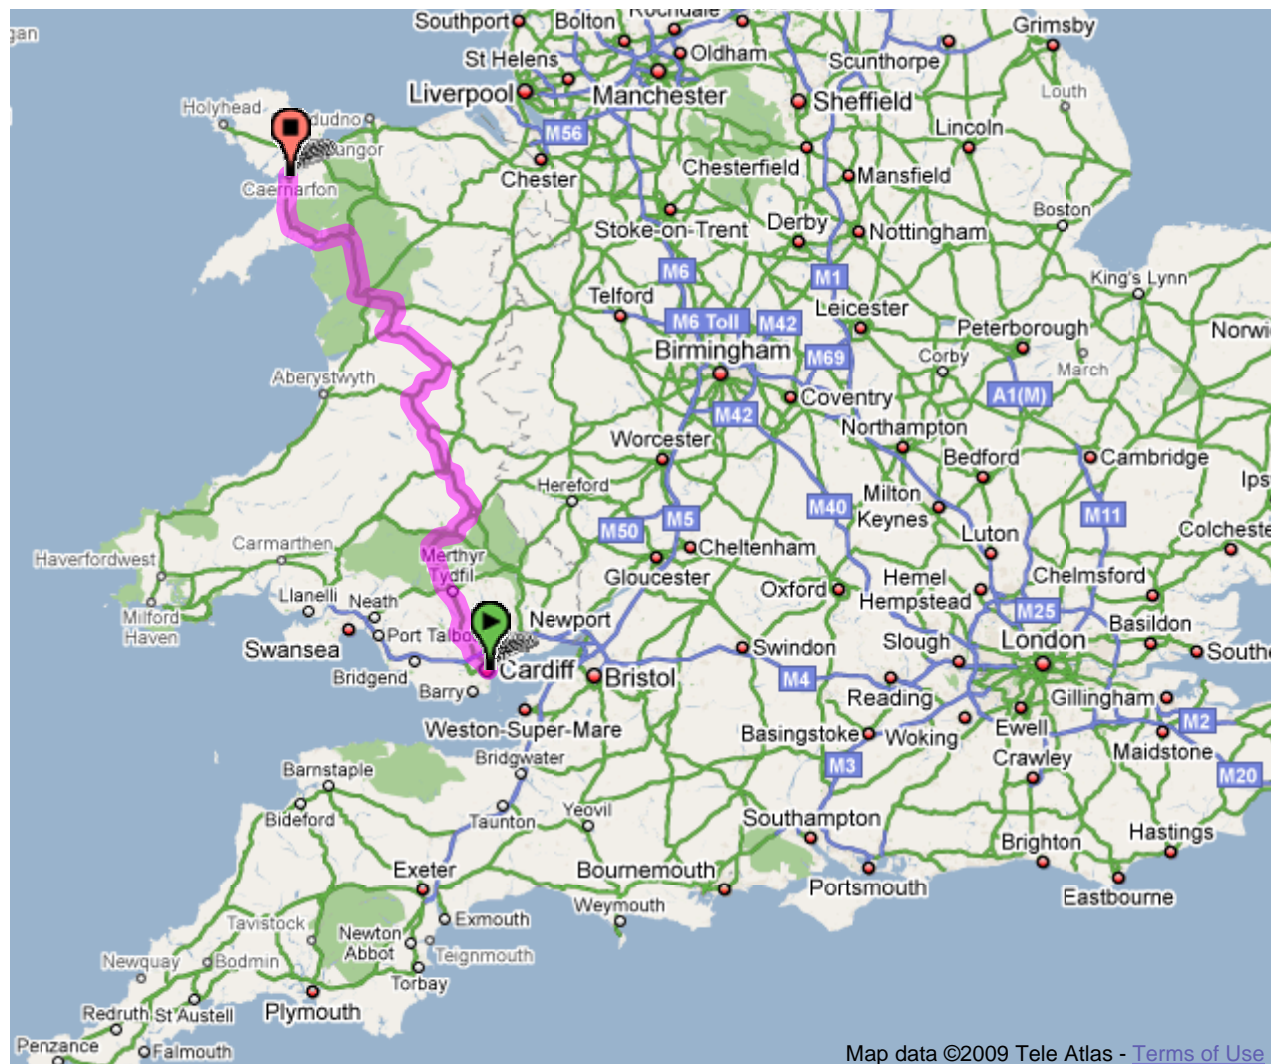

AA Route Planner

Printed routes

Your route has been adapted to speed up printing as well as minimise the use of ink and paper, while the large type makes the directions easy to read. Please re-use or recycle this route.

Can't see all of the route on your map?

Go back to the page, drag the map or make it smaller, then check print preview to ensure you can see both start and end points before you print.

Guard your Route against traffic

Call AA Roadwatch on 84322 and select option 3. Calls to AA Roadwatch cost up to 65p per minute and text alerts cost 25p each.

From: Cardiff, Cardiff
To: LL55 1SQ, Caernarfon
Distance: 177.0 miles
Time: 4 hr 2 min

Section time 4:02, Total time 4:02

About your route

This recommended route is designed as a guide to help you get to your destination safely and easily. If you find an error or omission, please let us know (routeplannerfeedback@theaa.com) so we can correct it for future users.